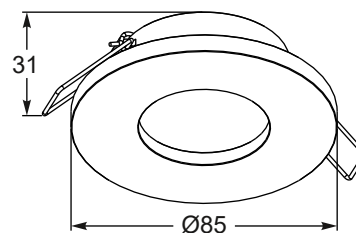

CHIPO DL new
 Spot
1. ARGU10-031 (white)
2. ARGU10-032 (black)
 1xGU10 MAX 50W
 aluminium full
 white or black, glass

CHIPA DL new
 Spot
3. ARGU10-033 (white)
4. ARGU10-034 (black)
 1xGU10 MAX 50W
 aluminium full
 white or black, glass