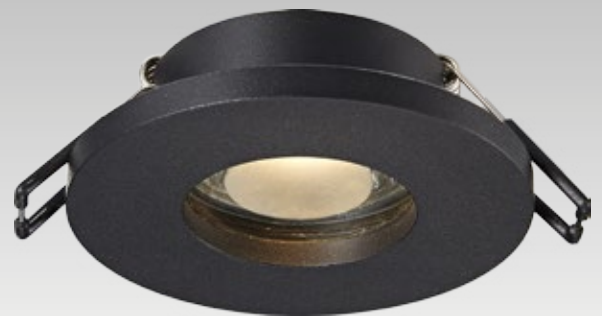

IP54

IP54

1.

3.

IP54

IP54

2.

4.

CHIPO DL new
 Spot
1. ARGU10-031 (white)
2. ARGU10-032 (black)
 1xGU10 MAX 50W
 aluminium full
 white or black, glass

CHIPA DL new
 Spot
3. ARGU10-033 (white)
4. ARGU10-034 (black)
 1xGU10 MAX 50W
 aluminium full
 white or black, glass