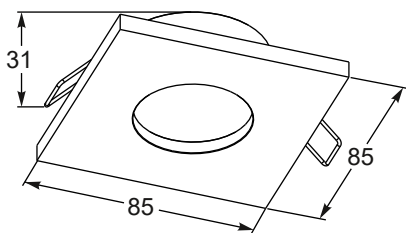

CHIPO DL new
 Spot
1. ARGU10-031 (white)
2. ARGU10-032 (black)
 1xGU10 MAX 50W
 aluminium full
 white or black, glass

CHIPA DL new
 Spot
3. ARGU10-033 (white)
4. ARGU10-034 (black)
 1xGU10 MAX 50W
 aluminium full
 white or black, glass