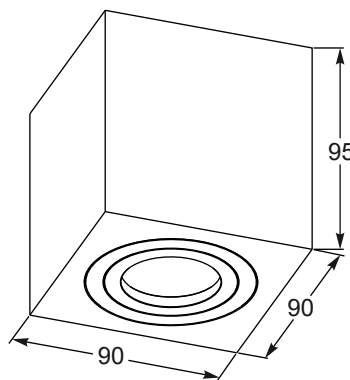

**RONDIP SL** new  
 Spot  
**1. ACGU10-158 (white)**  
**2. ACGU10-159 (black)**  
 1xGU10 MAX 50W  
 aluminium full  
 white or black, glass

**QUARDIP SL** new  
 Spot  
**3. ACGU10-160 (white)**  
**4. ACGU10-161 (black)**  
 1xGU10 MAX 50W  
 aluminium full  
 white or black, glass