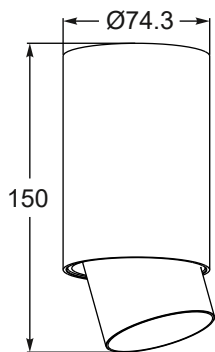

1.

3.

2.

4.

**SCOPE1** new  
 Spot  
**1. ACGU10-144 (white)**  
**2. ACGU10-145 (black)**  
 1xGU10 MAX 50W  
 aluminium full  
 white or black

**SCOPY1** new  
 Spot  
**3. ACGU10-150 (white)**  
**4. ACGU10-151 (black)**  
 1xGU10 MAX 50W  
 aluminium full  
 white or black