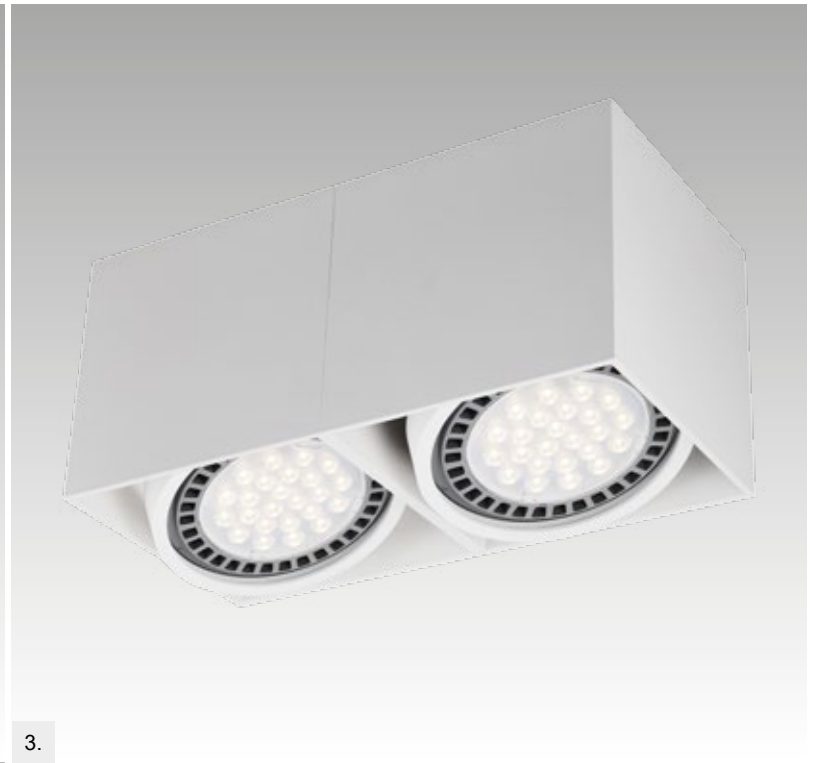

1.

3.

2.

4.

BOX 1 new
 Spot
1. ACGU10-114 (white)
2. ACGU10-115 (black)
 1xGU10/ES111 MAX 15W
 aluminium full
 white or black

BOX 2 new
 Spot
3. ACGU10-116 (white)
4. ACGU10-117 (black)
 2xGU10/ES111 MAX 15W
 aluminium full
 white or black