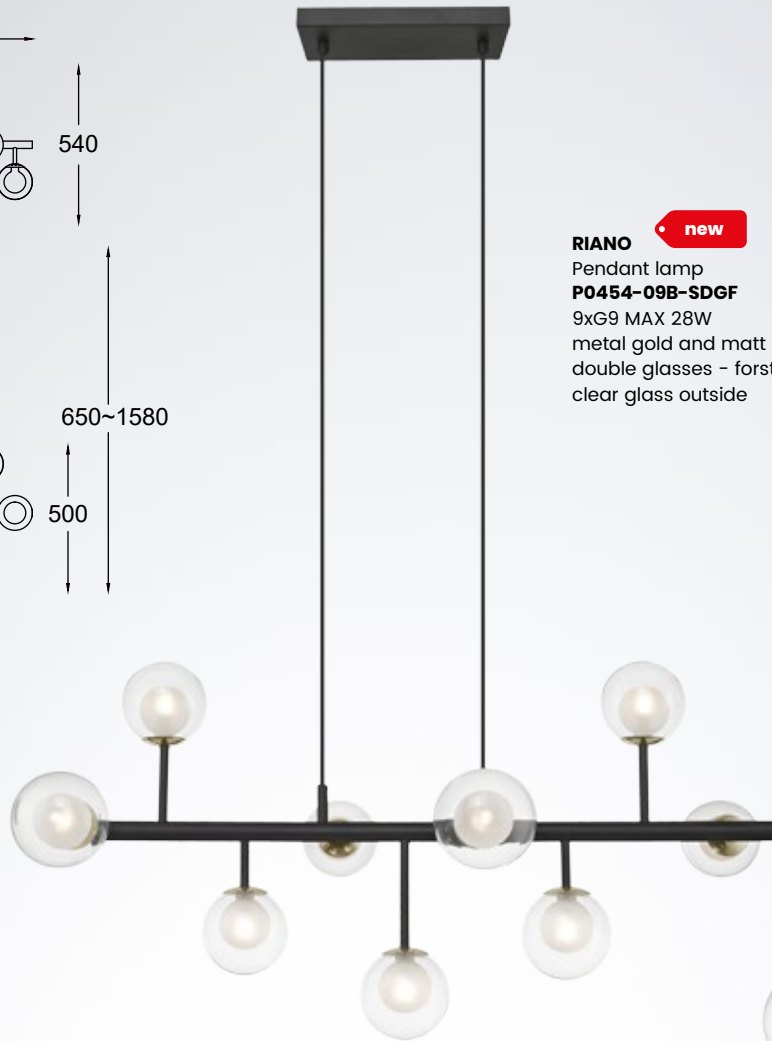

**RIANO**

new

Pendant lamp  
**P0454-09B-SDGF**  
 9xG9 MAX 28W  
 metal gold and matt black body,  
 double glasses - forsted glass inside,  
 clear glass outside

**RIANO**

new

Pendant lamp  
**P0454-08D-STAC**  
 8xE27 MAX 40W  
 metal chrome and matt  
 black body,  
 clear glass shade

**RIANO**

new

Wall lamp  
**W0454-02D-STAC**  
 2xE27 MAX 40W  
 metal chrome and matt  
 black body,  
 clear glass shade