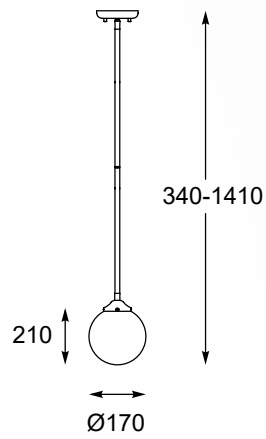

RIANO
Pendant lamp
P0454-08D-SDAA
8x E27 MAX 40W
gold and black metal,
opal glass

RIANO new
Pendant lamp
P0454-01D-F7AA
1x E27 MAX 40W
gold and black metal,
opal glass

RIANO
Wall lamp
W0454-02A-SDAA
2x G9 MAX 42W
gold and black metal
opal glass