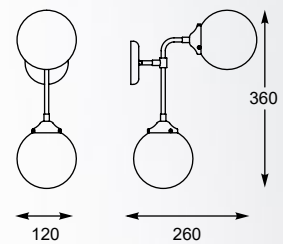

RIANO
Pendant lamp
P0454-08D-SDAA
8x E27 MAX 40W
gold and black metal,
opal glass

RIANO new
Pendant lamp
P0454-01D-F7AA
1x E27 MAX 40W
gold and black metal,
opal glass

RIANO
Wall lamp
W0454-02A-SDAA
2x G9 MAX 42W
gold and black metal
opal glass