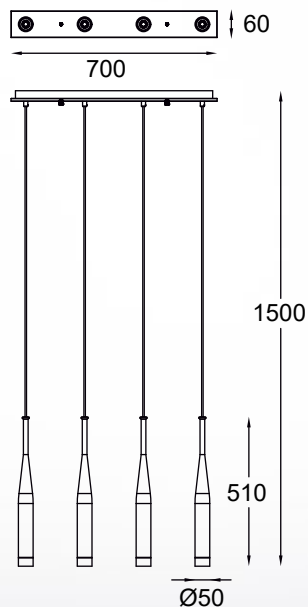

**CONTE** new  
 Pendant lamp  
**MD1998B-4GL**  
 4xG9 MAX 40W  
 aluminium brushed gold  
 canopy, black aluminium body,  
 brushed gold aluminium and  
 white glass shade

**CONTE** new  
 Pendant lamp  
**MD1998B-4BL**  
 4xG9 MAX 40W  
 aluminium black canopy, black  
 aluminium body,  
 black aluminium and white  
 glass shade