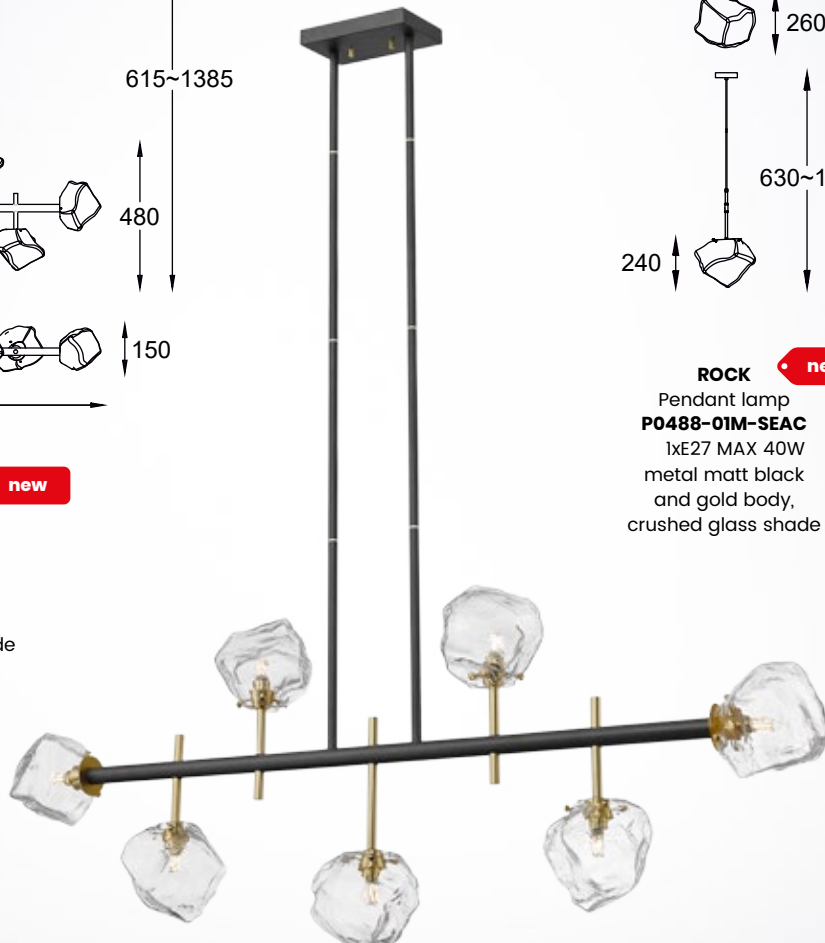

ROCK new

Pendant lamp
P0488-03K-SEAC
 3xG9 MAX 28W
 metal matt black and gold body,
 crushed glass shade

ROCK new

Pendant lamp
P0488-07T-SEAC
 7xG9 MAX 28W
 metal matt black
 and gold body,
 crushed glass shade

ROCK new

Pendant lamp
P0488-01M-SEAC
 1xE27 MAX 40W
 metal matt black
 and gold body,
 crushed glass shade