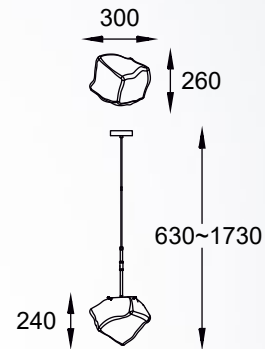

ROCK new

Pendant lamp
P0488-03K-SEAC
 3xG9 MAX 28W
 metal matt black and gold body,
 crushed glass shade

ROCK new

Pendant lamp
P0488-07T-SEAC
 7xG9 MAX 28W
 metal matt black
 and gold body,
 crushed glass shade

ROCK new

Pendant lamp
P0488-01M-SEAC
 1xE27 MAX 40W
 metal matt black
 and gold body,
 crushed glass shade