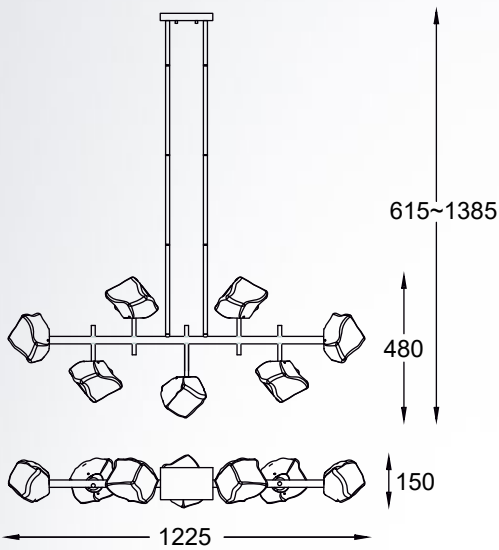

ROCK new

Pendant lamp
P0488-03K-SEAC
 3xG9 MAX 28W
 metal matt black and gold body,
 crushed glass shade

ROCK new

Pendant lamp
P0488-07T-SEAC
 7xG9 MAX 28W
 metal matt black
 and gold body,
 crushed glass shade

ROCK new

Pendant lamp
P0488-01M-SEAC
 1xE27 MAX 40W
 metal matt black
 and gold body,
 crushed glass shade