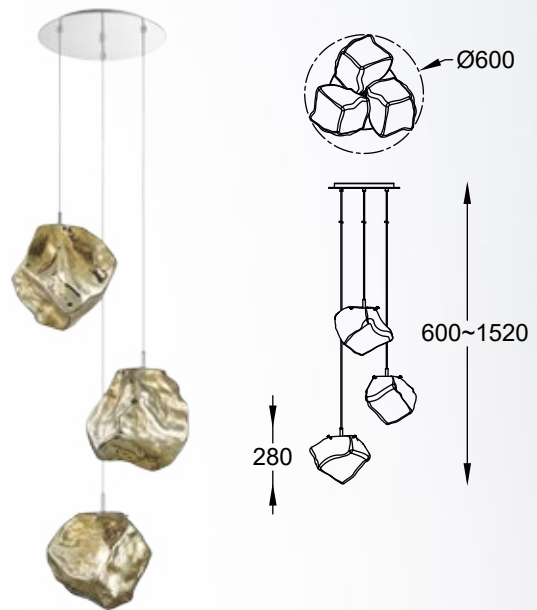

**ROCK** new  
 Pendant lamp  
**P0488-01F-F4HF**  
 1xG9 MAX 28W  
 metal chrome body,  
 vacume plated  
 bronze shade

**ROCK** new  
 Pendant lamp  
**P0488-03D-B5HF**  
 3xG9 MAX 28W  
 metal chrome body,  
 vacume plated  
 bronze shade

**ROCK** new  
 Pendant lamp  
**P0488-01A-F4HF**  
 1xE27 MAX 40W  
 metal chrome body,  
 vacume plated  
 bronze shade

**ROCK** new  
 Pendant lamp  
**P0488-03A-B5HF**  
 3xE27 MAX 40W  
 metal chrome body,  
 vacume plated  
 bronze shade