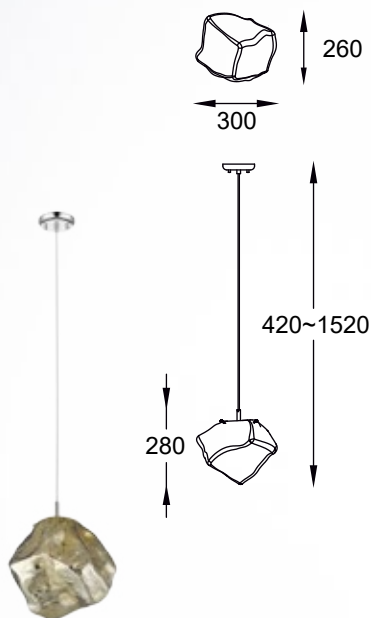

**ROCK** new  
 Pendant lamp  
**P0488-01F-F4HF**  
 1xG9 MAX 28W  
 metal chrome body,  
 vacume plated  
 bronze shade

**ROCK** new  
 Pendant lamp  
**P0488-03D-B5HF**  
 3xG9 MAX 28W  
 metal chrome body,  
 vacume plated  
 bronze shade

**ROCK** new  
 Pendant lamp  
**P0488-01A-F4HF**  
 1xE27 MAX 40W  
 metal chrome body,  
 vacume plated  
 bronze shade

**ROCK** new  
 Pendant lamp  
**P0488-03A-B5HF**  
 3xE27 MAX 40W  
 metal chrome body,  
 vacume plated  
 bronze shade