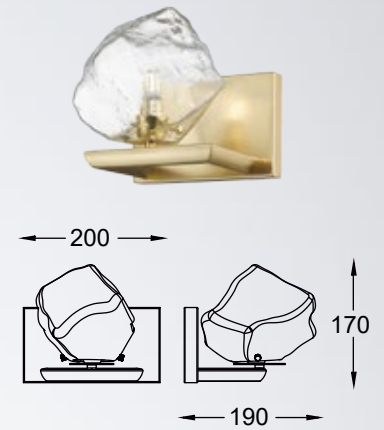

ROCK
Pendant lamp
P0488-01B-U8AC
1xE27 MAX 40W
gold metal body,
crushed glass shade

ROCK new
Pendant lamp
P0488-01F-U8AC
1xG9 MAX 28W
gold metal body,
crushed glass shade

ROCK new
Wall lamp
W0488-01A-U8AC
1xG9 MAX 42W
metal gold body,
crushed glass shade

ROCK new
Pendant lamp
P0488-12P-U8AC
12xG9 MAX 28W
metal gold body,
crushed glass shade