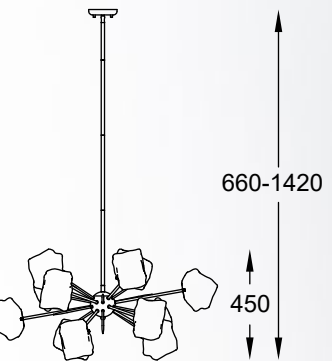

ROCK
Pendant lamp
P0488-01B-U8AC
1xE27 MAX 40W
gold metal body,
crushed glass shade

ROCK new
Pendant lamp
P0488-01F-U8AC
1xG9 MAX 28W
gold metal body,
crushed glass shade

ROCK new
Wall lamp
W0488-01A-U8AC
1xG9 MAX 42W
metal gold body,
crushed glass shade

ROCK new
Pendant lamp
P0488-12P-U8AC
12xG9 MAX 28W
metal gold body,
crushed glass shade