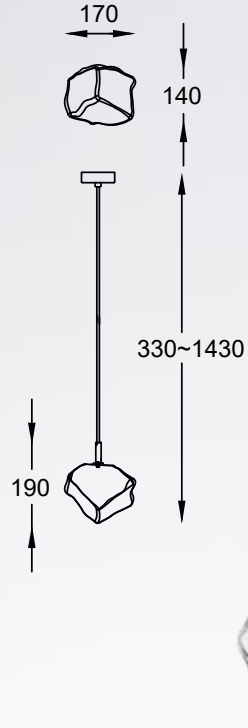

ROCK
Pendant lamp
P0488-01B-U8AC
1xE27 MAX 40W
gold metal body,
crushed glass shade

ROCK new
Pendant lamp
P0488-01F-U8AC
1xG9 MAX 28W
gold metal body,
crushed glass shade

ROCK new
Wall lamp
W0488-01A-U8AC
1xG9 MAX 42W
metal gold body,
crushed glass shade

ROCK new
Pendant lamp
P0488-12P-U8AC
12xG9 MAX 28W
metal gold body,
crushed glass shade