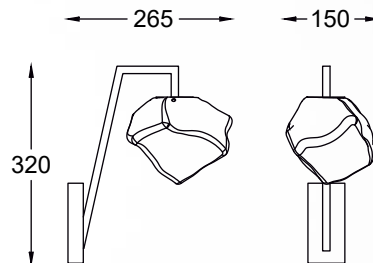

ROCK
Pendant lamp
P0488-03D-B5AC
3xG9 MAX 28W
metal chrome body,
crushed glass shade

ROCK new
Pendant lamp
P0488-12P-F4AC
12xG9 MAX 28W
metal chrome body,
crushed glass shade

ROCK
Wall lamp
W0488-01A-B5AC
1xG9 MAX 42W
metal chrome body,
crushed glass shade

ROCK new
Wall lamp
W0488-01E-F4AC
1xG9 MAX 28W
metal chrome body,
crushed glass shade