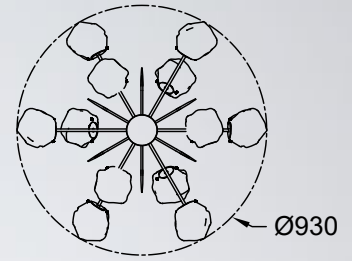

ROCK
Pendant lamp
P0488-03D-B5AC
3xG9 MAX 28W
metal chrome body,
crushed glass shade

ROCK new
Pendant lamp
P0488-12P-F4AC
12xG9 MAX 28W
metal chrome body,
crushed glass shade

ROCK
Wall lamp
W0488-01A-B5AC
1xG9 MAX 42W
metal chrome body,
crushed glass shade

ROCK new
Wall lamp
W0488-01E-F4AC
1xG9 MAX 28W
metal chrome body,
crushed glass shade