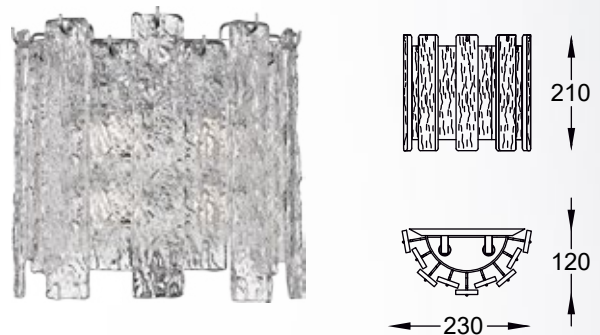

FROZE new
 Pendant lamp
P0509-04C-B5AC
 4xG9 MAX 42W
 metal chrome body and
 canopy, glass shade

FROZE new
 Pendant lamp
P0509-01D-F4AC
 1xG9 MAX 42W
 metal chrome body and
 canopy, glass shade

FROZE new
 Wall lamp
W0509-02A-B5AC
 2xG9 MAX 42W
 metal chrome body and
 glass shade