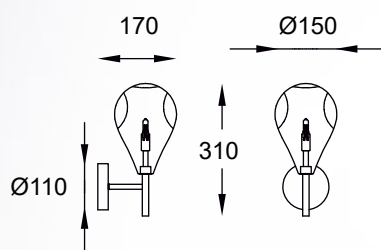

BASTONI new
 Pendant lamp
MD1921-4A-CLEAR
 4xG9 MAX 40W
 metal chrome body and
 canopy, clear glass shade

BASTONI new
 Wall lamp
MB1921-1-CLEAR
 1xG9 MAX 40W
 metal chrome body and
 canopy, clear glass shade