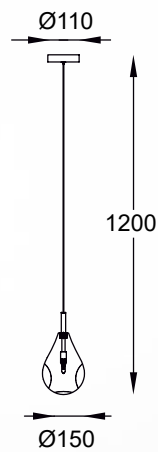

BASTONI new
Pendant lamp
MD1921-3B-CLEAR
3xG9 MAX 40W
metal chrome body and
canopy, clear glass shade

BASTONI new
Pendant lamp
MD1921-1-CLEAR
1xG9 MAX 40W
metal chrome body and
canopy, clear glass shade