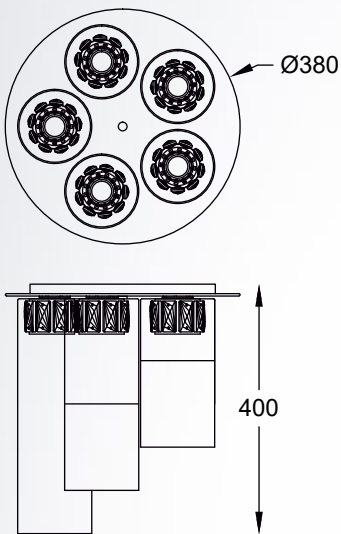

**GEM LED** new

Ceiling lamp  
**C0389-03F-B5AC**  
 3xLED 5W, 1350LM, 3000K  
 chrome metal body,  
 transparent crystals, transparent  
 glass shade

**GEM LED** new

Ceiling lamp  
**C0389-03F-F7AC**  
 3xLED 5W, 1350LM, 3000K  
 french gold metal body,  
 transparent crystals, transparent  
 glass shade

**GEM LED** new

Ceiling lamp  
**C0389-05F-B5AC**  
 5xLED 5W, 2250LM, 3000K  
 chrome metal body,  
 transparent crystals, transparent  
 glass shade

**GEM LED** new

Ceiling lamp  
**C0389-05F-F7AC**  
 5xLED 5W, 2250LM, 3000K  
 french gold metal body,  
 transparent crystals, transparent  
 glass shade