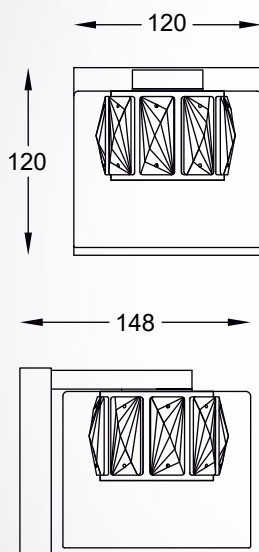

GEM
Pendant lamp
P0389-01D-0FD2
1xG9 28W
antique bronze metal body, cognac
crystals, transparent glass shade

GEM
Pendant lamp
P0389-01D-F7AC
1xG9 28W
french gold metal body, transparent
crystals, transparent glass shade

GEM
Pendant lamp
P0389-01D-L7AC
1xG9 28W
antique copper metal body,
transparent crystals, transparent
glass shade

GEM new
Pendant lamp
P0389-01D-P7AC
1xG9 28W
matt black metal body,
transparent crystals, transparent
glass shade

GEM LED new
Wall lamp
W0389-01A-B5AC
LED 5W, 450LM, 3000K
chrome metal body,
transparent crystals, transparent
glass shade

GEM LED new
Wall lamp
W0389-01A-F7AC
LED 5W, 450LM, 3000K
french gold metal body,
transparent crystals, transparent
glass shade