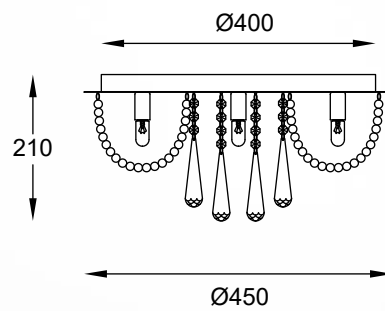

SENSi new
Ceiling lamp
19157L
8xG9 MAX 25W
metal chrome body
crystal glass

SENSi new
Ceiling lamp
19157M
6xG9 MAX 25W
metal chrome body
crystal glass