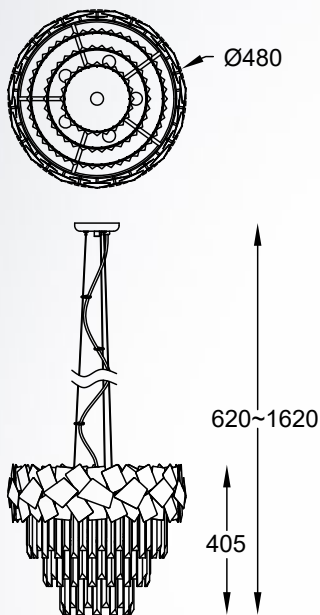

QUASAR

new

Pendant lamp
P0506-05A-F4AC
5x E14 MAX 40W

metal mirror stainless steel body,
clear crystal shade

QUASAR

new

Pendant lamp
P0506-05A-F4E3
5x E14 MAX 40W

metal brushed gold stainless steel body,
clear crystal shade

QUASAR

new

Pendant lamp
P0506-06A-F4AC
6x E14 MAX 40W

metal mirror stainless steel body,
clear crystal shade

QUASAR

new

Pendant lamp
P0506-06A-F4E3
6x E14 MAX 40W

metal brushed gold stainless steel body,
clear crystal shade