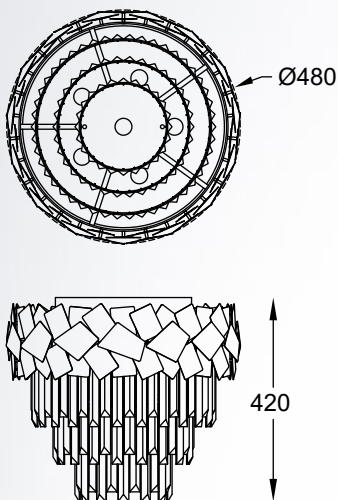

new

QUASAR
Ceiling lamp
C0506-05A-B5AC
5xE14 MAX 40W
metal mirror stainless steel body,
clear crystal shade

new

QUASAR
Ceiling lamp
C0506-05A-B5E3
5xE14 MAX 40W
metal brushed gold stainless steel body,
clear crystal shade

new

QUASAR
Ceiling lamp
C0506-06A-B5AC
6xE14 MAX 40W
metal mirror stainless steel body,
clear crystal shade

new

QUASAR
Ceiling lamp
C0506-06A-B5E3
6xE14 MAX 40W
metal brushed gold stainless steel body,
clear crystal shade