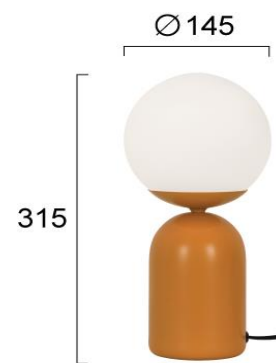

Product Datasheet

Code	4296202
Description	Table Light Yellow Erietta
Family	ERIETTA
Type	TABLE LAMPS
Type of Lamp	E14 LED
Watt	1 x Max 10W
Volt	220-240 VAC
Hertz	50-60 Hz
Class	Class II
IP	IP20
Environment	Indoor
Color	WHITE / YELLOW
Material	GLASS / ELECTROSTATIC PAINTED STEEL
Length	D:145
Height	H:315
Width	