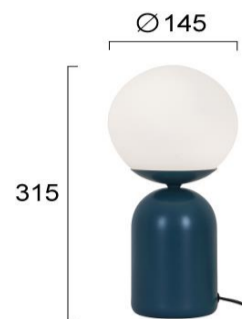

Product Datasheet

| | |
|---------------------|-------------------------------------|
| Code | 4296201 |
| Description | Table Light Blue Erietta |
| Family | ERIETTA |
| Type | TABLE LAMPS |
| Type of Lamp | E14 LED |
| Watt | 1 x Max 10W |
| Volt | 220-240 VAC |
| Hertz | 50-60 Hz |
| Class | Class II |
| IP | IP20 |
| Environment | Indoor |
| Color | WHITE / BLUE |
| Material | GLASS / ELECTROSTATIC PAINTED STEEL |
| Length | D:145 |
| Height | H:315 |
| Width | |