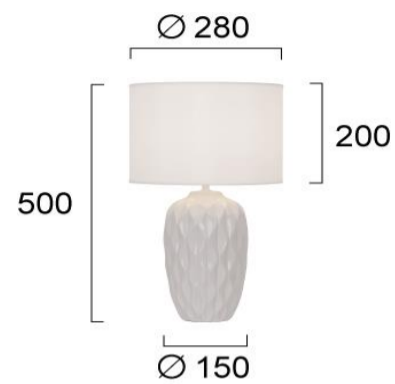

Product Datasheet

| | |
|---------------------|-----------------------------|
| Code | 4296100 |
| Description | Table Light White Pineapple |
| Family | PINEAPPLE |
| Type | TABLE LAMPS |
| Type of Lamp | E27 |
| Watt | 1 x Max 40W |
| Volt | 220-240 VAC |
| Hertz | 50-60 Hz |
| Class | Class II |
| IP | IP20 |
| Environment | Indoor |
| Color | WHITE |
| Material | CERAMIC / FABRIC |
| Length | D:280 |
| Height | H:500 |
| Width | |