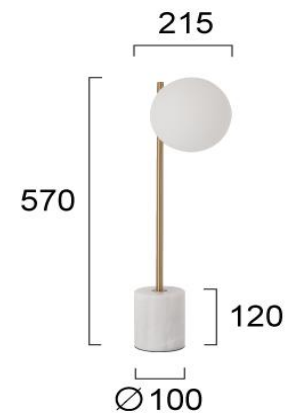

Product Datasheet

Code	4295500
Description	Table Lamp Silvana
Family	SILVANA
Type	TABLE LAMPS
Type of Lamp	G9
Watt	1 x Max 40W
Volt	220-240 VAC
Hertz	50-60 Hz
Class	Class I
IP	IP20
Environment	Indoor
Color	WHITE / GOLD
Material	GLASS / MARBLE / PLATED STEEL
Length	
Height	H:570
Width	W:215