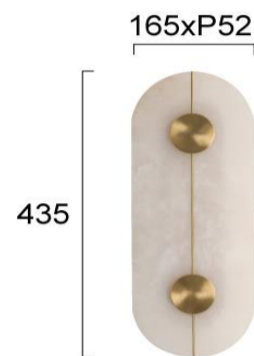

Product Datasheet

Code	4295400
Description	Wall Light Oval Lusso
Family	LUSSO
Type	WALL LIGHTS
Type of Lamp	LED module
Watt	14W
Volt	220-240 VAC
Hertz	50-60 Hz
Class	Class I
IP	IP20
Environment	Indoor
Color	WHITE / GOLD
Material	MARBLE / PLATED STEEL
Length	L:165
Height	H:435
Width	P:52
Kelvin	3000K
Lumen	1246 Lm
Beam Angle	Beam Angle 120* / CRI 80 / UGR<19
Dimmable	Non-Dimmable