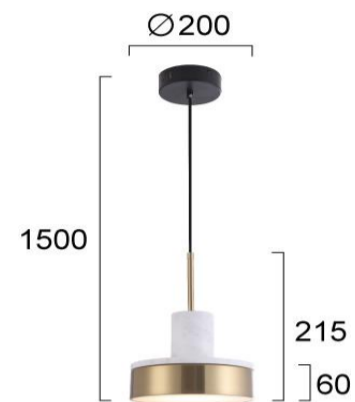

Product Datasheet

Code	4295200
Description	Suspended Light White Lithos
Family	LITHOS
Type	PENDANT
Type of Lamp	LED module
Watt	9W
Volt	220-240 VAC
Hertz	50-60 Hz
Class	Class I
IP	IP20
Environment	Indoor
Color	WHITE / GOLD
Material	MARBLE / PLATED STEEL
Length	D:200
Height	H:1500
Width	
Kelvin	3000K
Lumen	822 Lm
Beam Angle	Beam Angle 90* / CRI 83 / UGR<19
Dimmable	Non-Dimmable