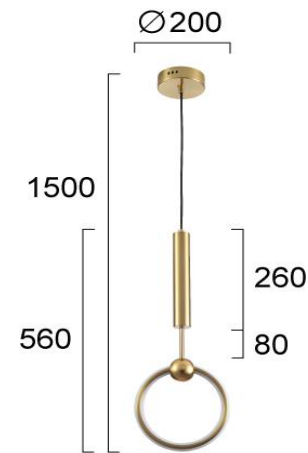

Product Datasheet

Code	4295101
Description	Suspended Light Gold Axel
Family	AXEL
Type	PENDANT
Type of Lamp	LED module
Watt	13W
Volt	220-240 VAC
Hertz	50-60 Hz
Class	Class I
IP	IP20
Environment	Indoor
Color	BRASS
Material	PLATED STEEL / ALUMINIUM / SILICONE
Length	D:200
Height	H:1500
Width	
Kelvin	3000K
Lumen	1290 Lm
Beam Angle	CRI 80 / UGR<19
Dimmable	Non-Dimmable