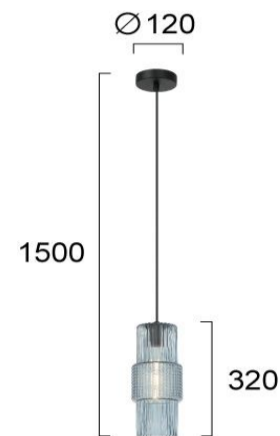

Product Datasheet

Code	4294902
Description	Pendant Lamp Blue Lilian
Family	LILIAN
Type	PENDANT
Type of Lamp	E27
Watt	1 x Max 40W
Volt	220-240 VAC
Hertz	50-60 Hz
Class	Class II
IP	IP20
Environment	Indoor
Color	BLUE / BLACK
Material	GLASS / ELECTROSTATIC PAINTED STEEL
Length	D:120
Height	H:1500
Width	h:320