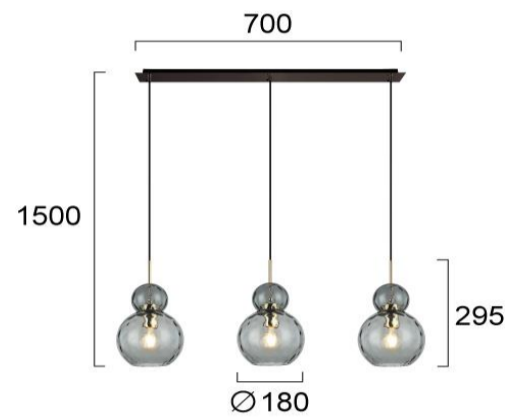

Product Datasheet

Code	4294600
Description	3/Lights Pendant Bar Firenze
Family	FIRENZE
Type	PENDANT
Type of Lamp	E27
Watt	3 x Max 40W
Volt	220-240 VAC
Hertz	50-60 Hz
Class	Class II
IP	IP20
Environment	Indoor
Color	SMOKE / GOLD /BLACK
Material	GLASS / ELECTROSTATIC PAINTED STEEL
Length	L:820
Height	H:1500
Width	W:180