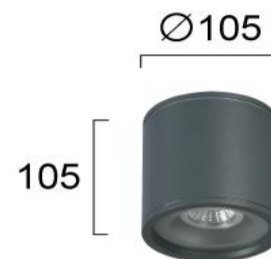

Product Datasheet

| | |
|---------------------|--------------------------------|
| Code | 4294101 |
| Description | Ceiling Lamp Dark Grey Calista |
| Family | CALISTA |
| Type | CEILING |
| Type of Lamp | GU10 |
| Watt | 1 x Max 35W |
| Volt | 220-240 VAC |
| Hertz | 50-60 Hz |
| Class | Class I |
| IP | IP54 |
| Environment | Outdoor |
| Color | DARK GREY |
| Material | ALUMINIUM / GLASS |
| Length | D:105 |
| Height | H:105 |
| Width | |