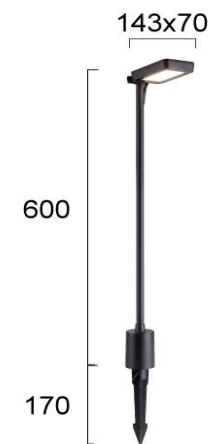

Product Datasheet

Code	4293300
Description	Outdoor Light with Spike/Base Diego
Family	DIEGO
Type	FLOOR
Type of Lamp	LED module
Watt	6W
Volt	220-240 VAC
Hertz	50-60 Hz
Class	Class I
IP	IP65
Environment	Outdoor
Color	MATT BLACK
Material	ALUMINIUM / PC
Length	L:70
Height	H:600
Width	W:143
Kelvin	3000K
Lumen	450 Lm
Beam Angle	Beam Angle 117* / CRI 84
Dimmable	Non-Dimmable