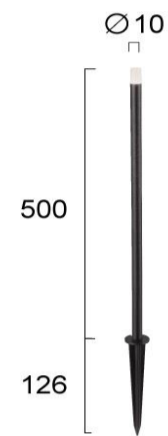

Product Datasheet

Code	4293200
Description	Outdoor Spike Light Bar
Family	BAR
Type	FLOOR
Type of Lamp	LED module
Watt	1W
Volt	24 VDC
Hertz	---
Class	Class III
IP	IP65
Environment	Outdoor
Color	MATT BLACK
Material	ALUMINIUM / PC
Length	D:10
Height	H:500
Width	
Kelvin	3000K
Lumen	33 Lm
Beam Angle	CRI 82
Dimmable	Non-Dimmable