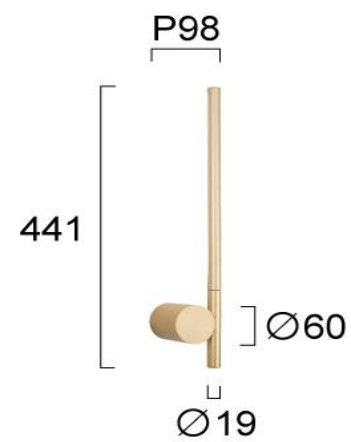

Product Datasheet

Code	4293001
Description	Wall Light Gold Novita
Family	NOVITA
Type	WALL LIGHTS
Type of Lamp	LED module
Watt	6W
Volt	220-240 VAC
Hertz	50-60 Hz
Class	Class I
IP	IP20
Environment	Indoor
Color	GOLD
Material	ALUMINIUM / ELECTROSTATIC PAINTED STEEL
Length	L:73
Height	H:441
Width	P:98
Kelvin	3000K
Lumen	444 Lm
Beam Angle	Beam Angle 30* / CRI 83
Dimmable	Non-Dimmable