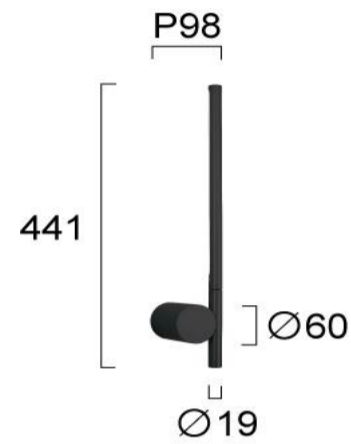

Product Datasheet

Code	4293000
Description	Wall Light Black Novita
Family	NOVITA
Type	WALL LIGHTS
Type of Lamp	LED module
Watt	6W
Volt	220-240 VAC
Hertz	50-60 Hz
Class	Class I
IP	IP20
Environment	Indoor
Color	BLACK
Material	ALUMINIUM / ELECTROSTATIC PAINTED STEEL
Length	L:73
Height	H:441
Width	P:98
Kelvin	3000K
Lumen	444 Lm
Beam Angle	Beam Angle 30* / CRI 83
Dimmable	Non-Dimmable