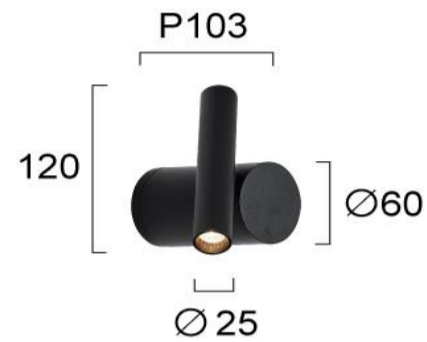

Product Datasheet

Code	4292900
Description	Wall Light Black Planet
Family	PLANET
Type	WALL LIGHTS
Type of Lamp	LED module
Watt	4W
Volt	220-240 VAC
Hertz	50-60 Hz
Class	Class I
IP	IP20
Environment	Indoor
Color	BLACK
Material	ALUMINIUM / ELECTROSTATIC PAINTED STEEL
Length	L:88
Height	H: 60min-120max
Width	P:103
Kelvin	3000K
Lumen	165 Lm
Beam Angle	Beam Angle 30*/ CRI 84
Dimmable	Non-Dimmable