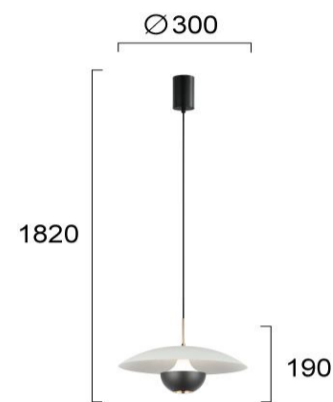

Product Datasheet

Code	4292300
Description	Suspended Light Grey Valia
Family	VALIA
Type	PENDANT
Type of Lamp	LED module
Watt	9W
Volt	220-240 VAC
Hertz	50-60 Hz
Class	Class II
IP	IP20
Environment	Indoor
Color	WHITE/GREY
Material	ALUMINIUM / ELECTROSTATIC PAINTED STEEL
Length	D:300
Height	H:1820
Width	h:190
Kelvin	3000K
Lumen	275 Lm
Beam Angle	Beam Angle 120* / CRI 89
Dimmable	Non-Dimmable