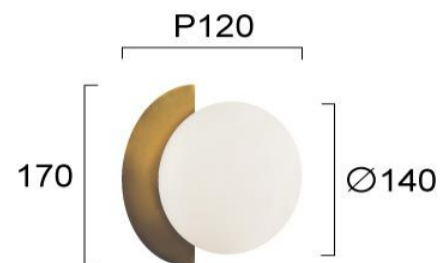

Product Datasheet

Code	4292001
Description	Wall Lamp Gold Darcy
Family	DARCY
Type	WALL LIGHTS
Type of Lamp	G9
Watt	1 X MAX 25W
Volt	220-240 VAC
Hertz	50-60 Hz
Class	Class II
IP	IP20
Environment	Indoor
Color	WHITE / GOLD
Material	GLASS / ELECTROSTATIC PAINTED STEEL
Length	D:140
Height	H:170
Width	P:120
Kelvin	
Lumen	
Beam Angle	
Dimmable	