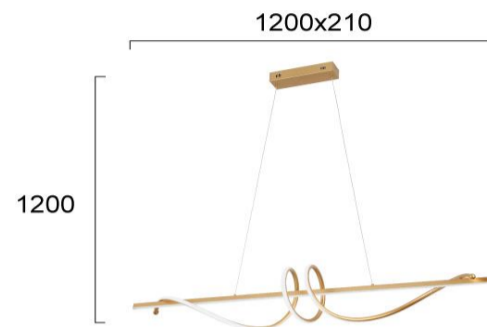

Product Datasheet

Code	4291401
Description	Pendant Bar Gold Claudia
Family	CLAUDIA
Type	PENDANT
Type of Lamp	LED module
Watt	47W
Volt	220-240 VAC
Hertz	50-60 Hz
Class	Class II
IP	IP20
Environment	Indoor
Color	GOLD
Material	ALUMINIUM/PLATED STEEL / SILICONE
Length	L:1200
Height	H:1200
Width	W:210
Kelvin	3000K
Lumen	1600Lm
Beam Angle	CRI 83
Dimmable	Non-Dimmable