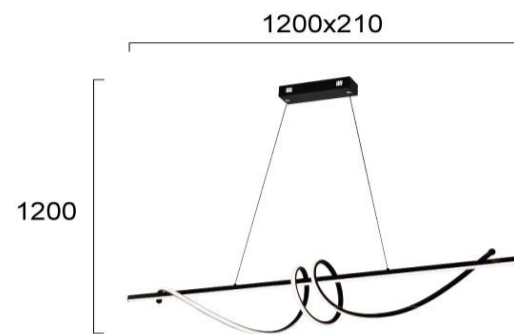

Product Datasheet

Code	4291400
Description	Pendant Bar Black Claudia
Family	CLAUDIA
Type	PENDANT
Type of Lamp	LED module
Watt	47W
Volt	220-240 VAC
Hertz	50-60 Hz
Class	Class II
IP	IP20
Environment	Indoor
Color	SAND BLACK
Material	ALUMINIUM/ELECTROSTATIC PAINTED STEEL / SILICONE
Length	L:1200
Height	H:1200
Width	W:210
Kelvin	3000K
Lumen	1600Lm
Beam Angle	CRI 83
Dimmable	Non-Dimmable