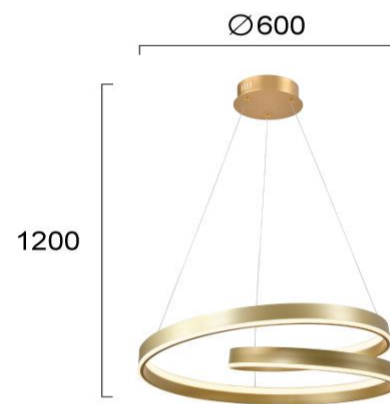

Product Datasheet

Code	4291301
Description	Suspended Light Gold Capri
Family	CAPRI
Type	PENDANT
Type of Lamp	LED module
Watt	59W
Volt	220-240 VAC
Hertz	50-60 Hz
Class	Class II
IP	IP20
Environment	Indoor
Color	GOLD
Material	ALUMINIUM/PLATED STEEL / SILICONE
Length	D:600
Height	H:1200
Width	
Kelvin	3000K
Lumen	1726 Lm
Beam Angle	CRI 83
Dimmable	Non-Dimmable