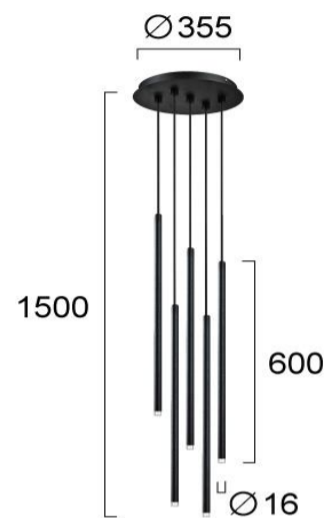

Product Datasheet

Code	4291200
Description	5/L Pendant Light Zenia
Family	ZENIA
Type	PENDANT
Type of Lamp	LED module
Watt	15W
Volt	220-240 VAC
Hertz	50-60 Hz
Class	Class I
IP	IP20
Environment	Indoor
Color	MATT BLACK
Material	ALUMINIUM
Length	D:355
Height	H:1500
Width	h:600
Kelvin	3000K
Lumen	845 Lm
Beam Angle	Beam Angle 25* / CRI 80
Dimmable	Non-Dimmable