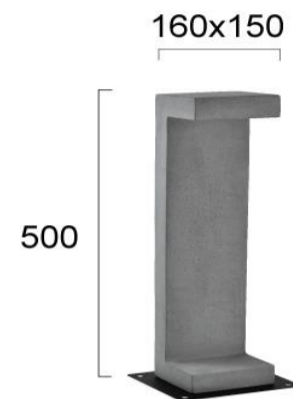

Product Datasheet

Code	4290600
Description	Outdoor Floor Light Gary
Family	GARY
Type	FLOOR
Type of Lamp	LED module
Watt	9W
Volt	220-240 VAC
Hertz	50-60 Hz
Class	Class I
IP	IP65
Environment	Outdoor
Color	GREY
Material	CONCRETE
Length	L:160
Height	H:500
Width	W:150
Kelvin	3000K
Lumen	420 Lm
Beam Angle	CRI 90
Dimmable	Non-Dimmable