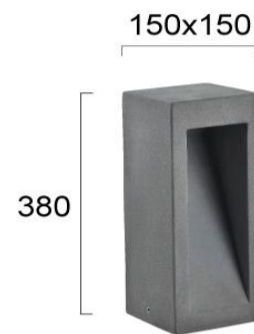

Product Datasheet

Code	4290400
Description	Outdoor Floor Light H:380 Style
Family	STYLE
Type	FLOOR
Type of Lamp	LED module
Watt	6W
Volt	220-240 VAC
Hertz	50-60 Hz
Class	Class I
IP	IP65
Environment	Outdoor
Color	GREY
Material	CONCRETE
Length	L:150
Height	H:380
Width	W:150
Kelvin	3000K
Lumen	290 Lm
Beam Angle	CRI 83
Dimmable	Non-Dimmable