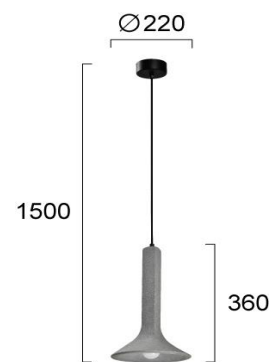

Product Datasheet

Code	4290300
Description	Pendant Lamp Grey Funnel
Family	FUNNEL
Type	PENDANT
Type of Lamp	E14
Watt	1 x MAX 25W
Volt	220-240 VAC
Hertz	50-60 Hz
Class	Class II
IP	IP20
Environment	Indoor
Color	GREY
Material	CONCRETE
Length	D:220
Height	H:1500
Width	