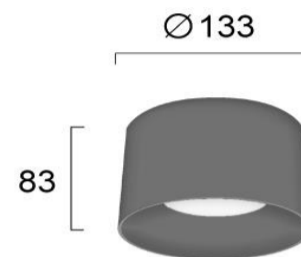

Product Datasheet

Code	4290101
Description	Ceiling Spot Light Grey Fibo
Family	FIBO
Type	SPOTLIGHTS
Type of Lamp	GX53 LED
Watt	1 x Max 15W
Volt	220-240 VAC
Hertz	50-60 Hz
Class	Class II
IP	IP20
Environment	Indoor
Color	GREY
Material	CONCRETE
Length	D:133
Height	H:83
Width	