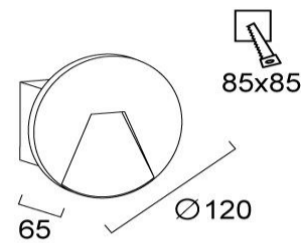

Product Datasheet

Code	4289900
Description	Wall Recessed Light Round Space
Family	SPACE
Type	WALL LIGHTS
Type of Lamp	LED module
Watt	4W
Volt	220-240 VAC
Hertz	50-60 Hz
Class	Class II
IP	IP65
Environment	Outdoor
Color	GREY
Material	CONCRETE
Length	D:120
Height	
Width	P:65
Kelvin	3000K
Lumen	39 Lm
Beam Angle	Beam angle 154* / CRI 82
Dimmable	Non-Dimmable