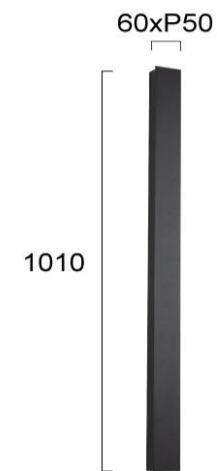

Product Datasheet

Code	4289400
Description	Wall Light H:1010 Tokyo
Family	TOKYO
Type	WALL LIGHTS
Type of Lamp	LED module
Watt	20W
Volt	220-240 VAC
Hertz	50-60 Hz
Class	Class I
IP	IP65
Environment	Outdoor
Color	DARK GREY
Material	ALUMINIUM/ACRYLIC
Length	L:60
Height	H:1010
Width	P:50
Kelvin	3000K
Lumen	380Lm
Beam Angle	Beam Angle 120* / CRI 95
Dimmable	Non-Dimmable