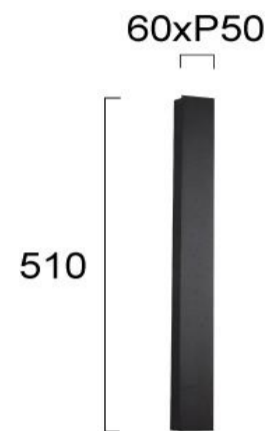

Product Datasheet

Code	4289300
Description	Wall Light H:510 Tokyo
Family	TOKYO
Type	WALL LIGHTS
Type of Lamp	LED module
Watt	12W
Volt	220-240 VAC
Hertz	50-60 Hz
Class	Class I
IP	IP65
Environment	Outdoor
Color	DARK GREY
Material	ALUMINIUM/ACRYLIC
Length	L:60
Height	H:510
Width	P:50
Kelvin	3000K
Lumen	219Lm
Beam Angle	Beam Angle 120* / CRI 95
Dimmable	Non-Dimmable