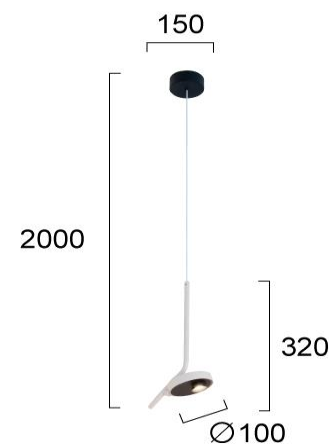

Product Datasheet

Code	4288100
Description	Pendant Light White Factory
Family	FACTORY
Type	PENDANT
Type of Lamp	LED module
Watt	7W
Volt	220-240 VAC
Hertz	50-60 Hz
Class	Class II
IP	IP20
Environment	Indoor
Color	WHITE
Material	ELECTROSTATIC PAINTED STEEL
Length	D:100
Height	H:2000max
Width	
Kelvin	3000K
Lumen	425 Lm
Beam Angle	Beam Angle 36° / CRI 91
Dimmable	Non-Dimmable