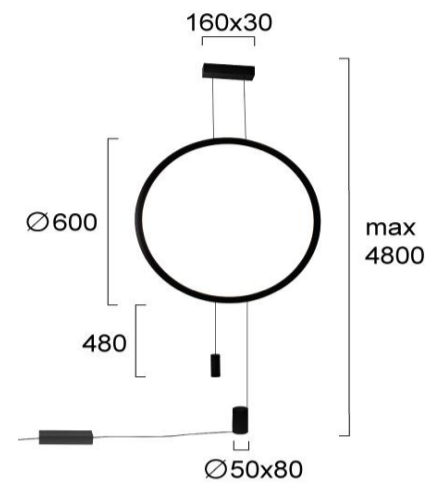

## Product Datasheet

|                     |   |
|---------------------|---|
| <b>Code</b>         | 4287800                                   |
| <b>Description</b>  | Wall Light with Ceiling Suspension Caesar |
| <b>Family</b>       | CAESAR                                    |
| <b>Type</b>         | WALL LIGHTS                               |
| <b>Type of Lamp</b> | LED module                                |
| <b>Watt</b>         | 21W                                       |
| <b>Volt</b>         | 220-240 VAC                               |
| <b>Hertz</b>        | 50-60 Hz                                  |
| <b>Class</b>        | Class II                                  |
| <b>IP</b>           | IP20                                      |
| <b>Environment</b>  | Indoor                                    |
| <b>Color</b>        | BLACK                                     |
| <b>Material</b>     | ELECTROSTATIC PAINTED STEEL               |
| <b>Length</b>       | D:600                                     |
| <b>Height</b>       | H:4800                                    |
| <b>Width</b>        | Base: 160x30                              |
| <b>Kelvin</b>       | 3000K                                     |
| <b>Lumen</b>        | 1348 Lm                                   |
| <b>Beam Angle</b>   | Beam Angle 34* / CRI 82                   |
| <b>Dimmable</b>     | Non-Dimmable                              |