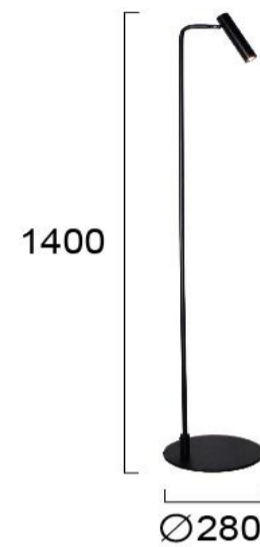

Product Datasheet

Code	4287200
Description	Floor Light Clio
Family	CLIO
Type	FLOOR
Type of Lamp	LED module
Watt	4W
Volt	220-240 VAC
Hertz	50-60 Hz
Class	Class II
IP	IP20
Environment	Indoor
Color	MATT BLACK
Material	ELECTROSTATIC PAINTED STEEL/ALUMINIUM
Length	D:280
Height	H:1400
Width	
Kelvin	3000K
Lumen	235 Lm
Beam Angle	Beam angle 25* / CRI 82
Dimmable	Non-Dimmable